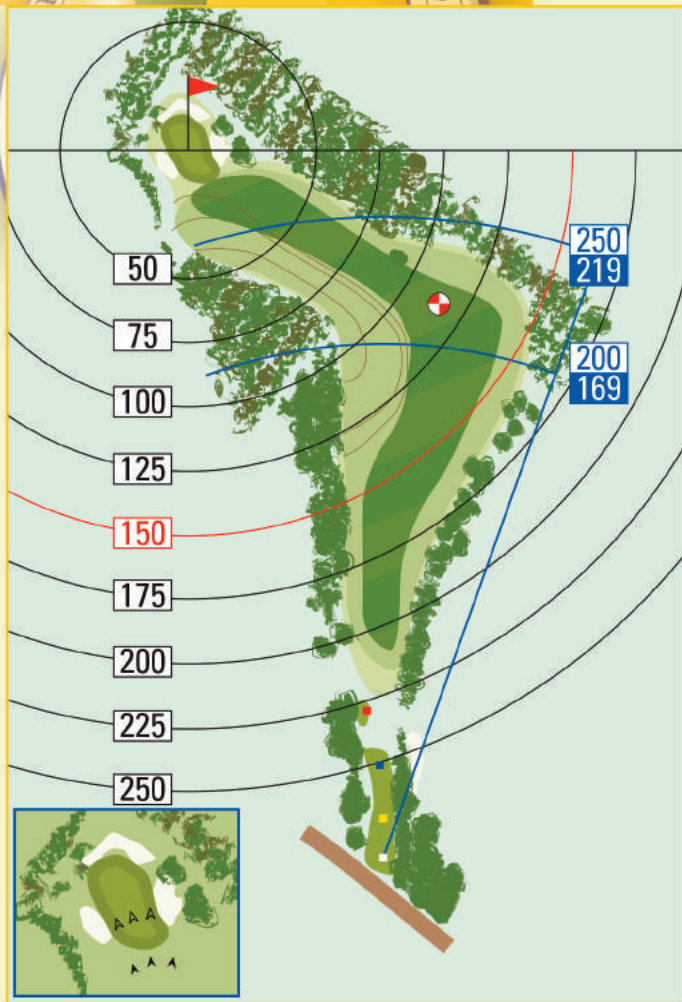

### General

- See Ad Valvas for any Temporary Local Rules.
- Yellow/blue stakes: 150 metres to centre of green.
- Yellow/red tiles: 150/100 metres to the front of the green.
- The white sand area around the waterhazard of hole 2 is considered through the green (waste bunker).

323

296

Aantal putts:

Par 4

315

Aantal slagen:

Str 15

301

284

266

Aantal putts:

6

Par 3

221

Aantal slagen:

Str 9