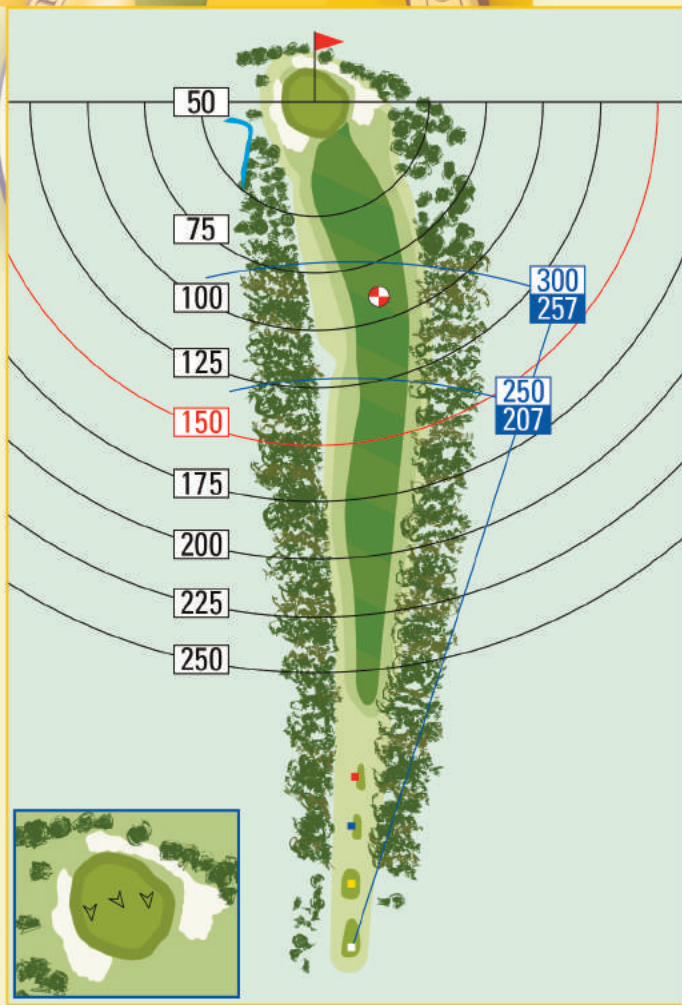

### General

- See Ad Valvas for any Temporary Local Rules.
- Yellow/blue stakes: 150 metres to centre of green.
- Yellow/red tiles: 150/100 metres to the front of the green.
- The white sand area around the waterhazard of hole 2 is considered through the green (waste bunker).

460

389

Aantal putts:

Par 4

361

Aantal  
slagen:

Str 5

351

318

299

Aantal  
putts:

Par 4

361

Aantal slagen:

Str 7

337