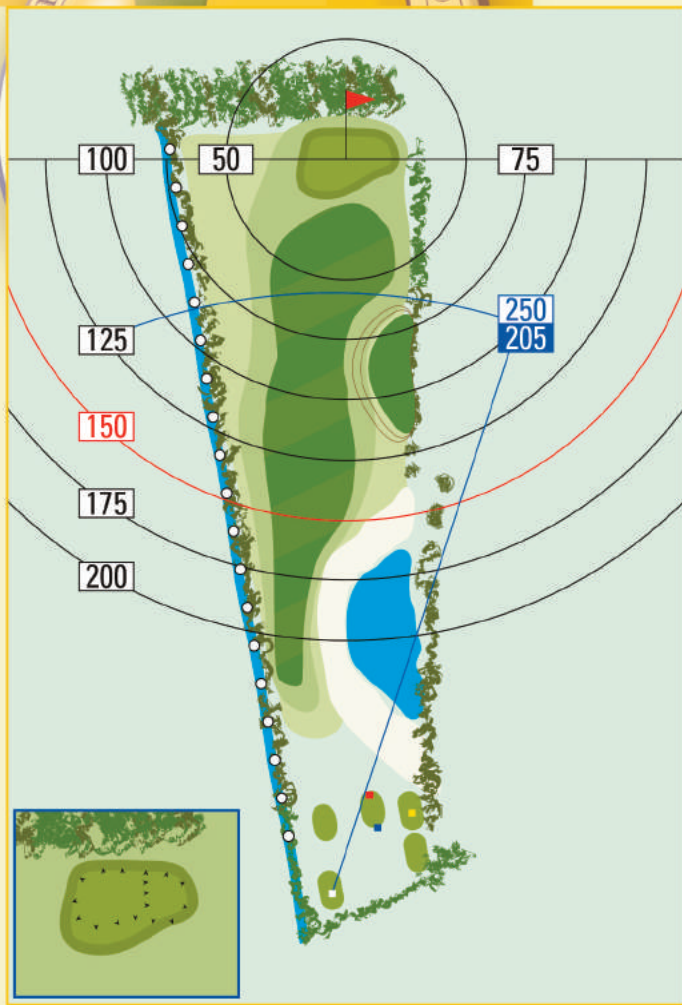

### General

- See Ad Valvas for any Temporary Local Rules.
- Yellow/blue stakes: 150 metres to centre of green.
- Yellow/red tiles: 150/100 metres to the front of the green.
- The white sand area around the waterhazard of hole 2 is considered through the green (waste bunker).

464

419

Aantal  
putts:

Par 4

314

Aantal  
slagen:

297

Str 17

269

Aantal  
putts:

245

Par 5

546

Aantal slagen:

Str 11

502