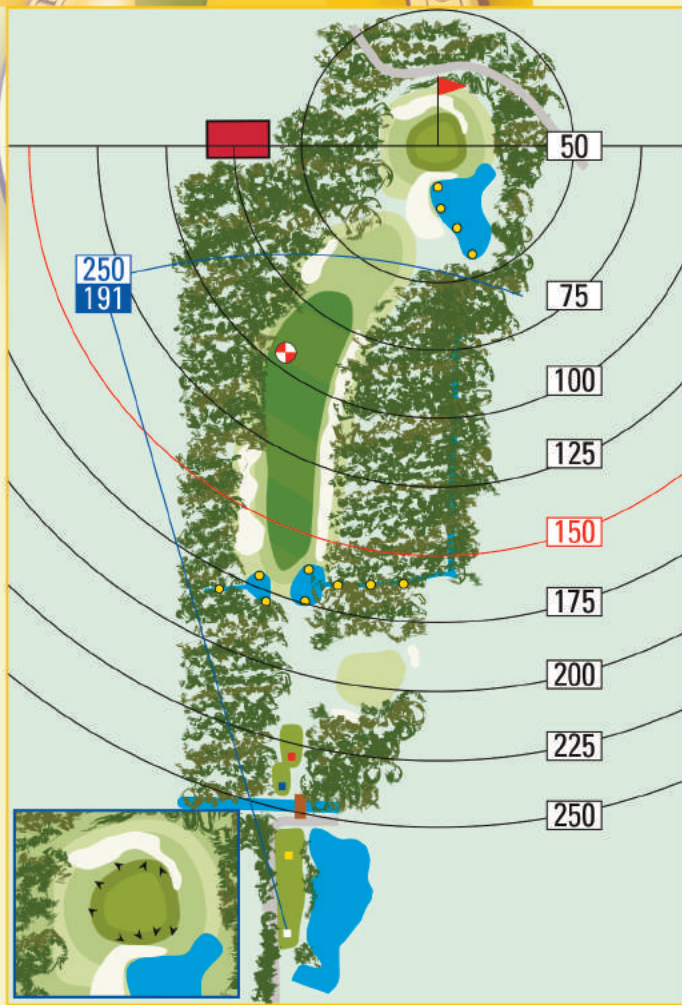

### General

- See Ad Valvas for any Temporary Local Rules.
- Yellow/blue stakes: 150 metres to centre of green.
- Yellow/red tiles: 150/100 metres to the front of the green.
- The white sand area around the waterhazard of hole 2 is considered through the green (waste bunker).

Str 1

342

Aantal putts:

315

8

Par 4

300

Aantal  
slagen:

278

Str 3

241

Aantal  
putts:

233

Par 3

167

Aantal  
slagen:

Str 18

156

149

123

Aantal  
putts:

10

100

50