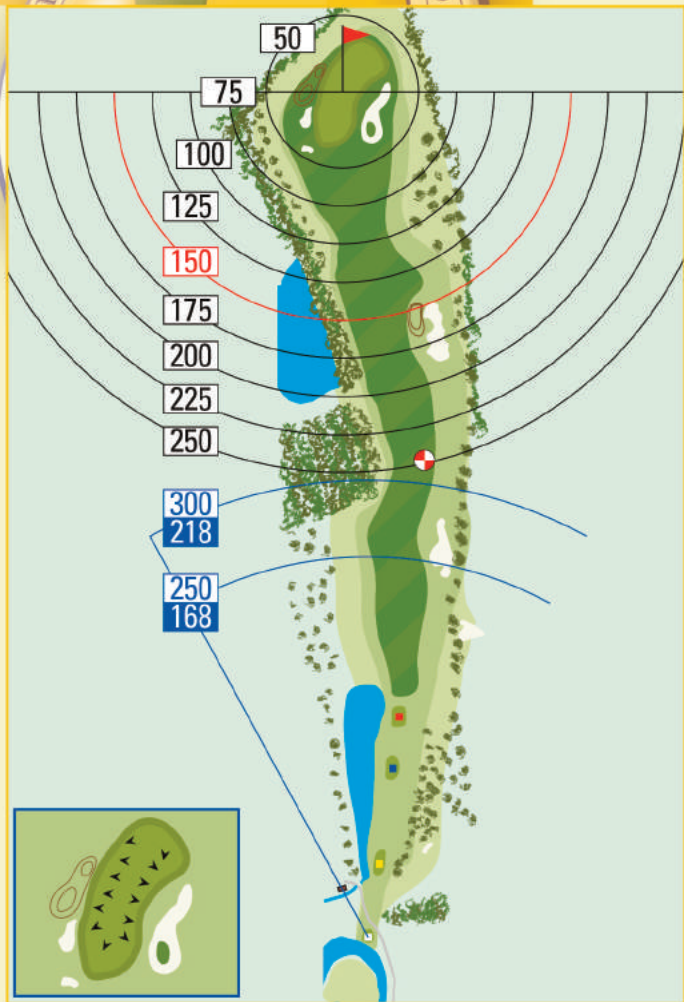

### General

- See Ad Valvas for any Temporary Local Rules.
- Yellow/blue stakes: 150 metres to centre of green.
- Yellow/red tiles: 150/100 metres to the front of the green.
- The white sand area around the waterhazard of hole 2 is considered through the green (waste bunker).

	Par	Meters	CR	sl
BT MEN	72	6053	71.7	133
BT WOMEN	72	5266	72.6	129
FT MEN	72	5699	69.7	128
FT WOMEN	72	4802	69.6	123

Visit our homepage:

<http://www.steenhoven.be>

[info@steehoven.be](mailto:info@steehoven.be)

---

© artwork: Walter Theunis, op basis van satellietfoto's OCGIS-Vlaanderen

Steenhoven  
Country Club

Par 5

546

Aantal  
slagen:

Str 13

504

464

419

Aantal  
putts:

Par 4

314

Aantal  
slagen:

297

Str 17